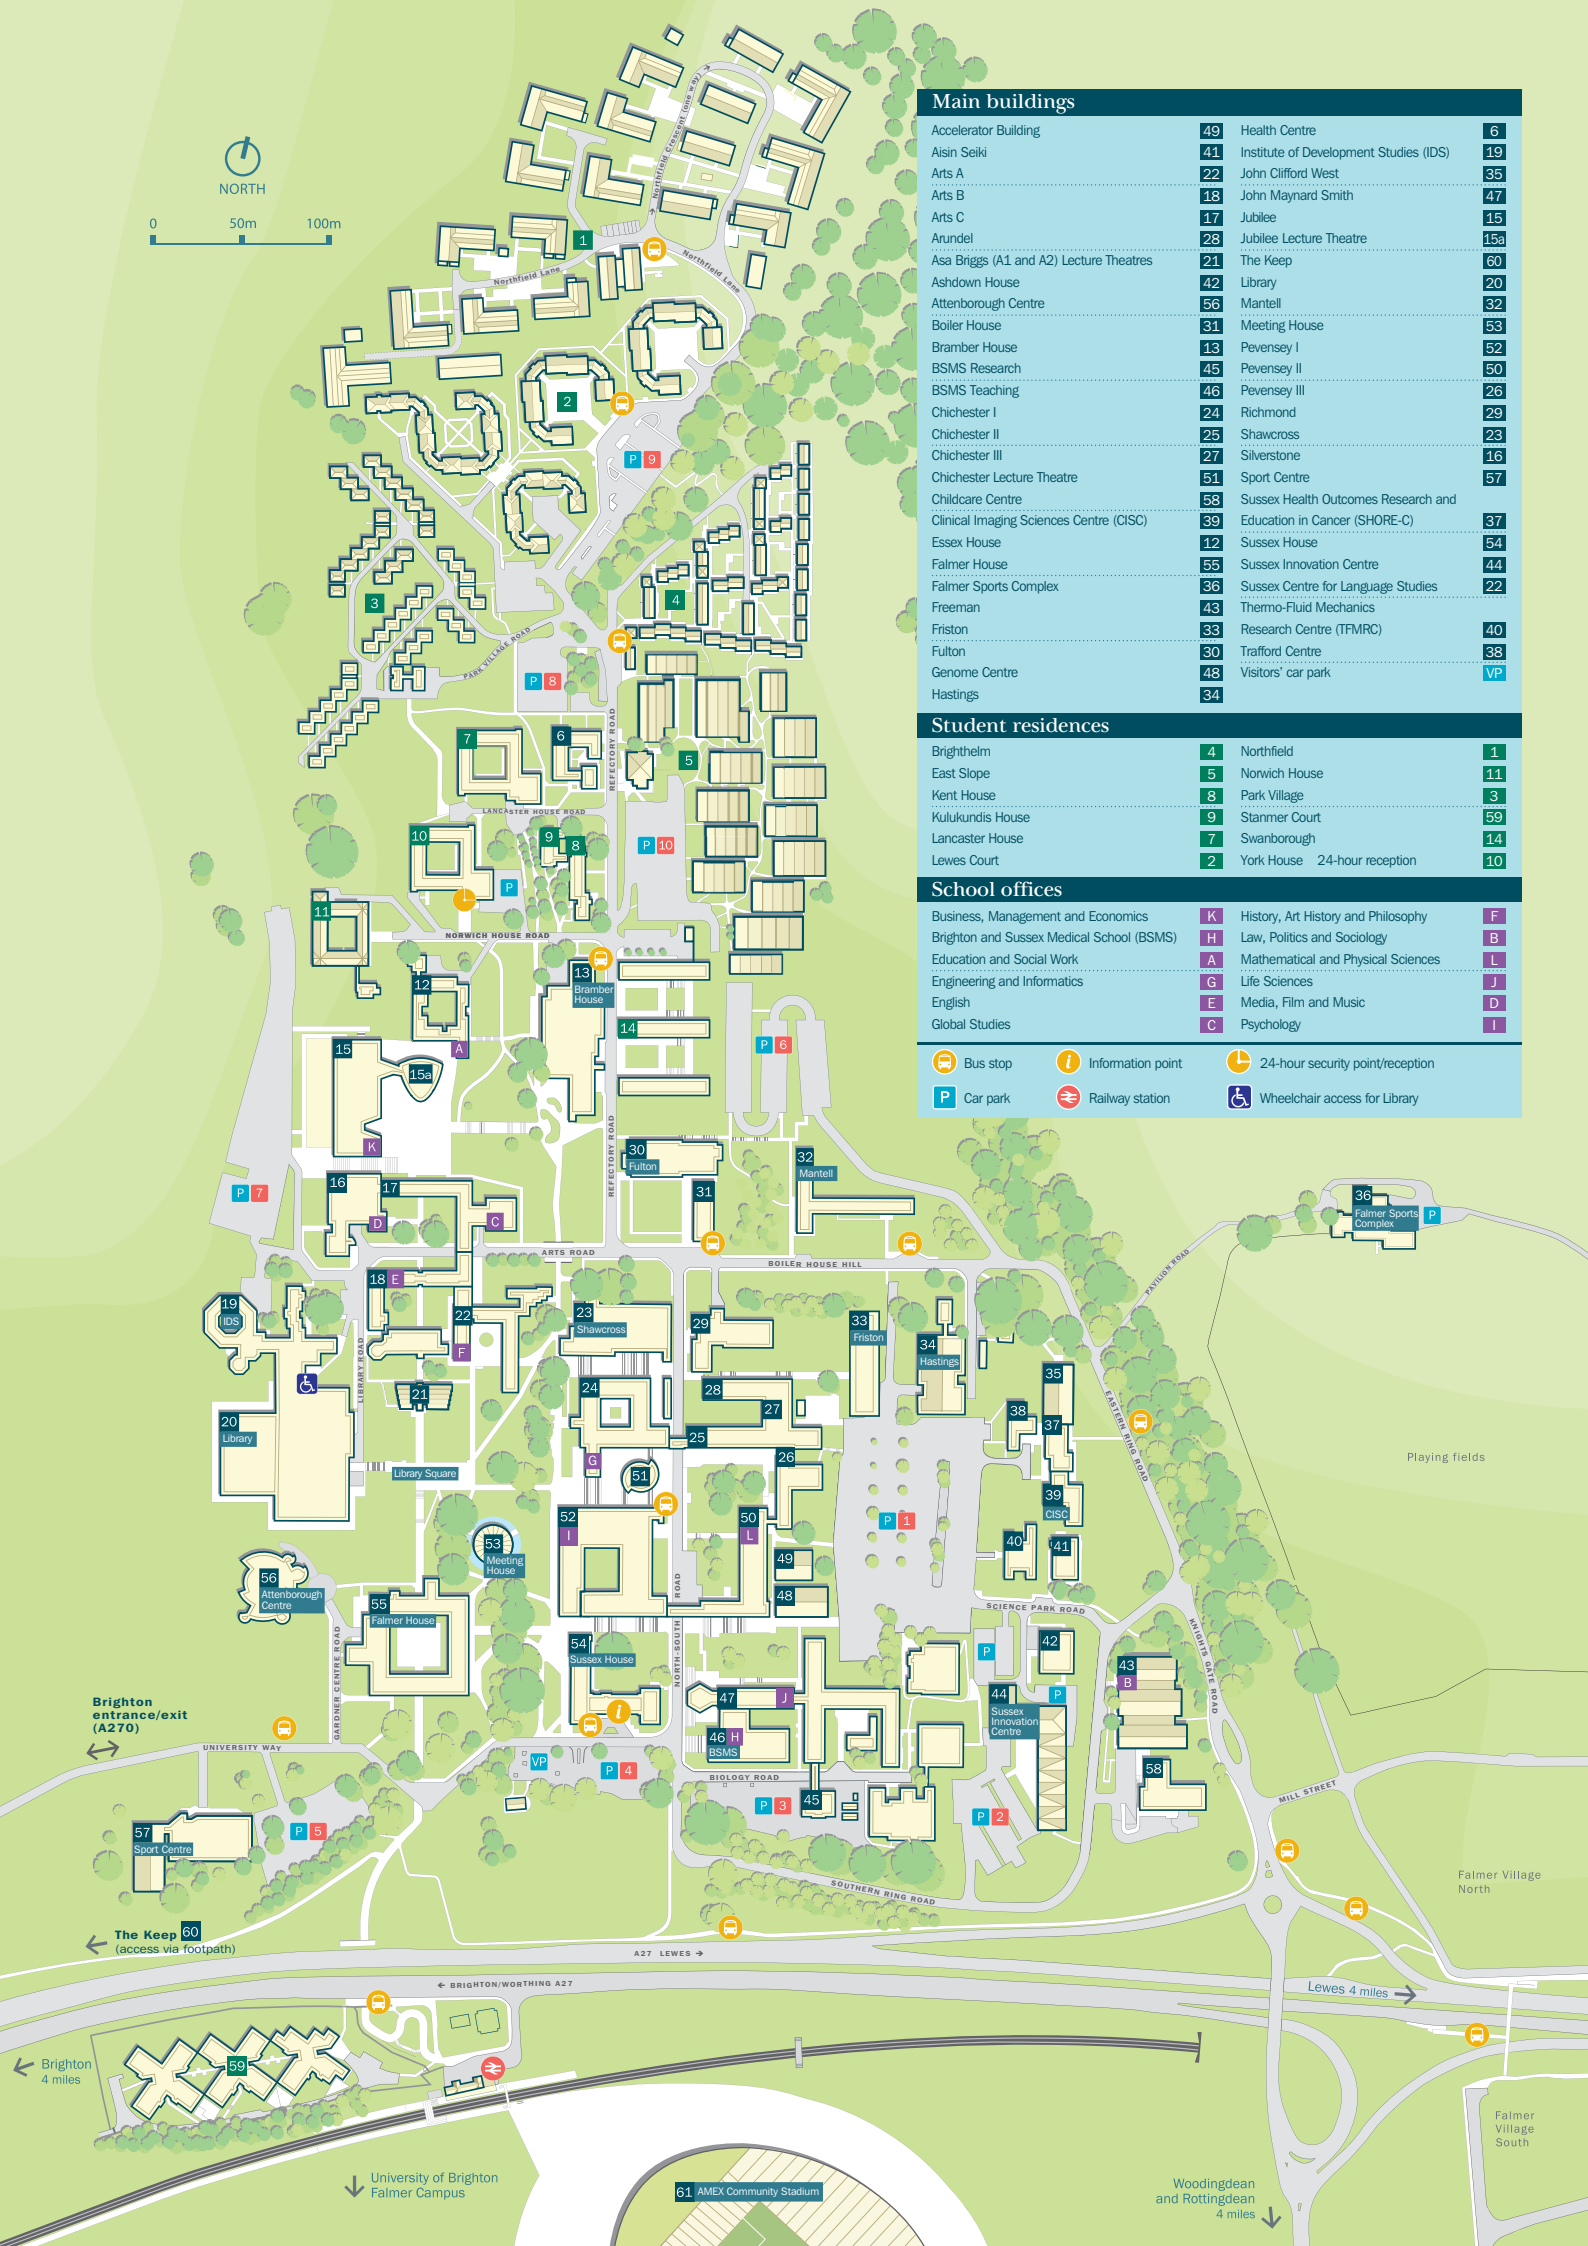

0 50m 100m

Main buildings

Accelerator Building	49	Health Centre	6
Aisin Seiki	41	Institute of Development Studies (IDS)	19
Arts A	22	John Clifford West	35
Arts B	18	John Maynard Smith	47
Arts C	17	Jubilee	15
Arundel	28	Jubilee Lecture Theatre	15a
Asa Briggs (A1 and A2) Lecture Theatres	21	The Keep	60
Ashdown House	42	Library	20
Attenborough Centre	56	Mantell	32
Boiler House	31	Meeting House	53
Bramber House	13	Pevensey I	52
BSMS Research	45	Pevensey II	50
BSMS Teaching	46	Pevensey III	26
Chichester I	24	Richmond	29
Chichester II	25	Shawcross	23
Chichester III	27	Silverstone	16
Chichester Lecture Theatre	51	Sport Centre	57
Childcare Centre	58	Sussex Health Outcomes Research and Education in Cancer (SHORE-C)	37
Clinical Imaging Sciences Centre (CISC)	39	Sussex House	54
Essex House	12	Sussex Innovation Centre	44
Falmer House	55	Sussex Centre for Language Studies	22
Falmer Sports Complex	36	Thermo-Fluid Mechanics	43
Freeman	43	Research Centre (TFMRC)	40
Friston	33	Traford Centre	38
Fulton	30	Visitors' car park	VP
Genome Centre	48	Hastings	34

Student residences

Brightelm	4	Northfield	1
East Slope	5	Norwich House	11
Kent House	8	Park Village	3
Kulukundis House	9	Stanmer Court	59
Lancaster House	7	Swanborough	14
Lewes Court	2	York House	10

School offices

Bus stop
 Information point
 24-hour security point/reception
 Car park
 Railway station
 Wheelchair access for Library

Brighton entrance/exit (A270)

The Keep 60 (access via footpath)

Brighton 4 miles

University of Brighton Falmer Campus

61 AMEX Community Stadium

Woodingdean and Rottingdean 4 miles

Playing fields

Falmer Village North

Falmer Village South

Reception

54 Main reception..... Sussex House

Academic units